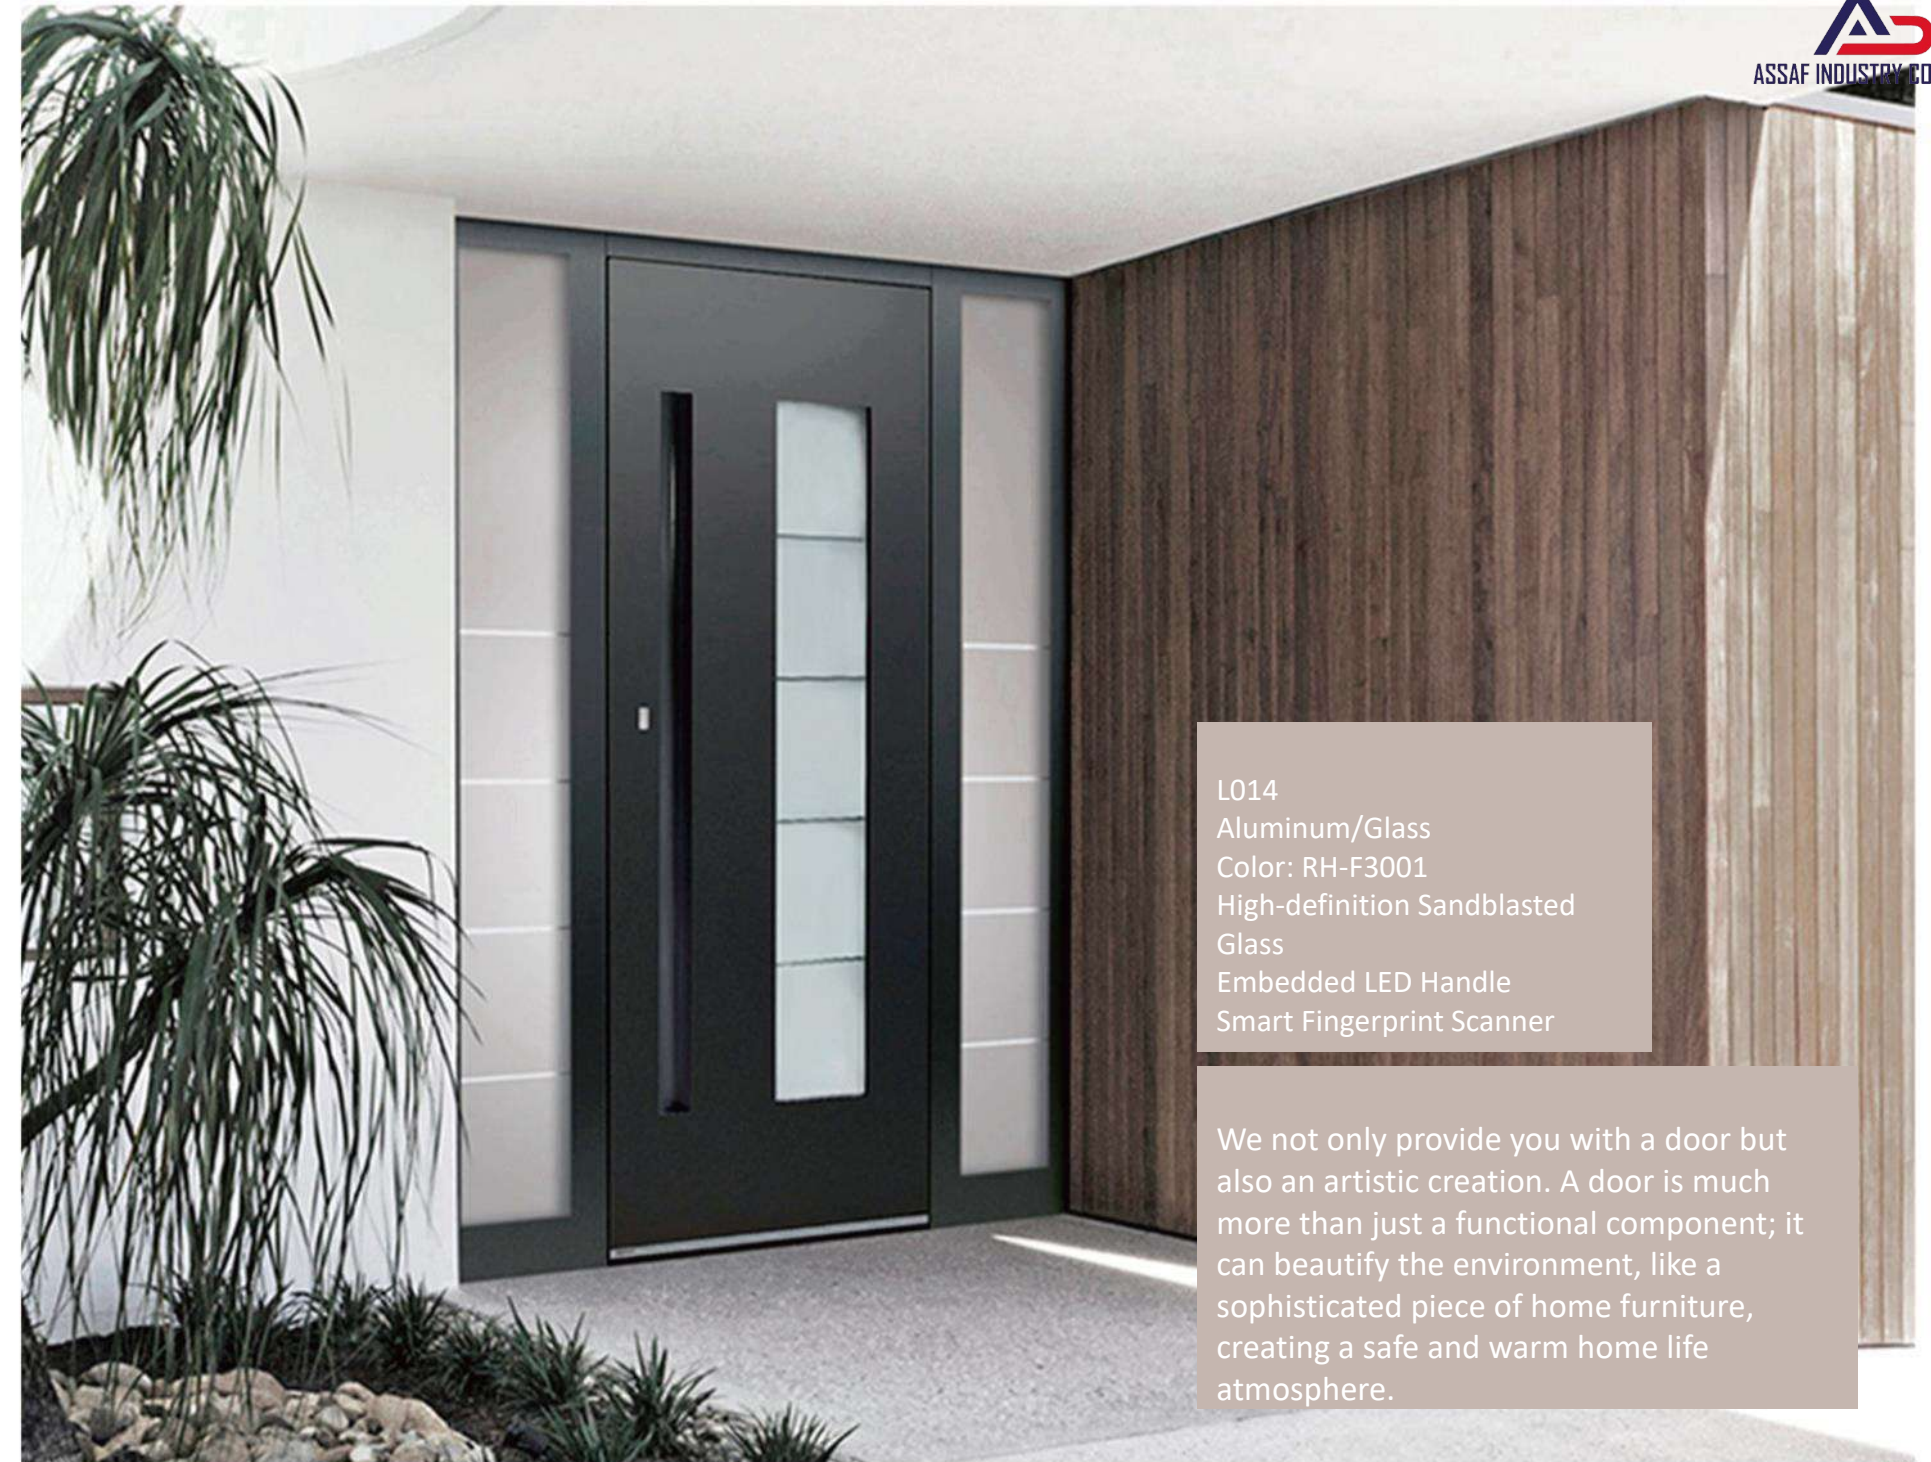

L014
Aluminum/Glass
Color: RH-F3001
High-definition Sandblasted
Glass
Embedded LED Handle
Smart Fingerprint Scanner

We not only provide you with a door but also an artistic creation. A door is much more than just a functional component; it can beautify the environment, like a sophisticated piece of home furniture, creating a safe and warm home life atmosphere.