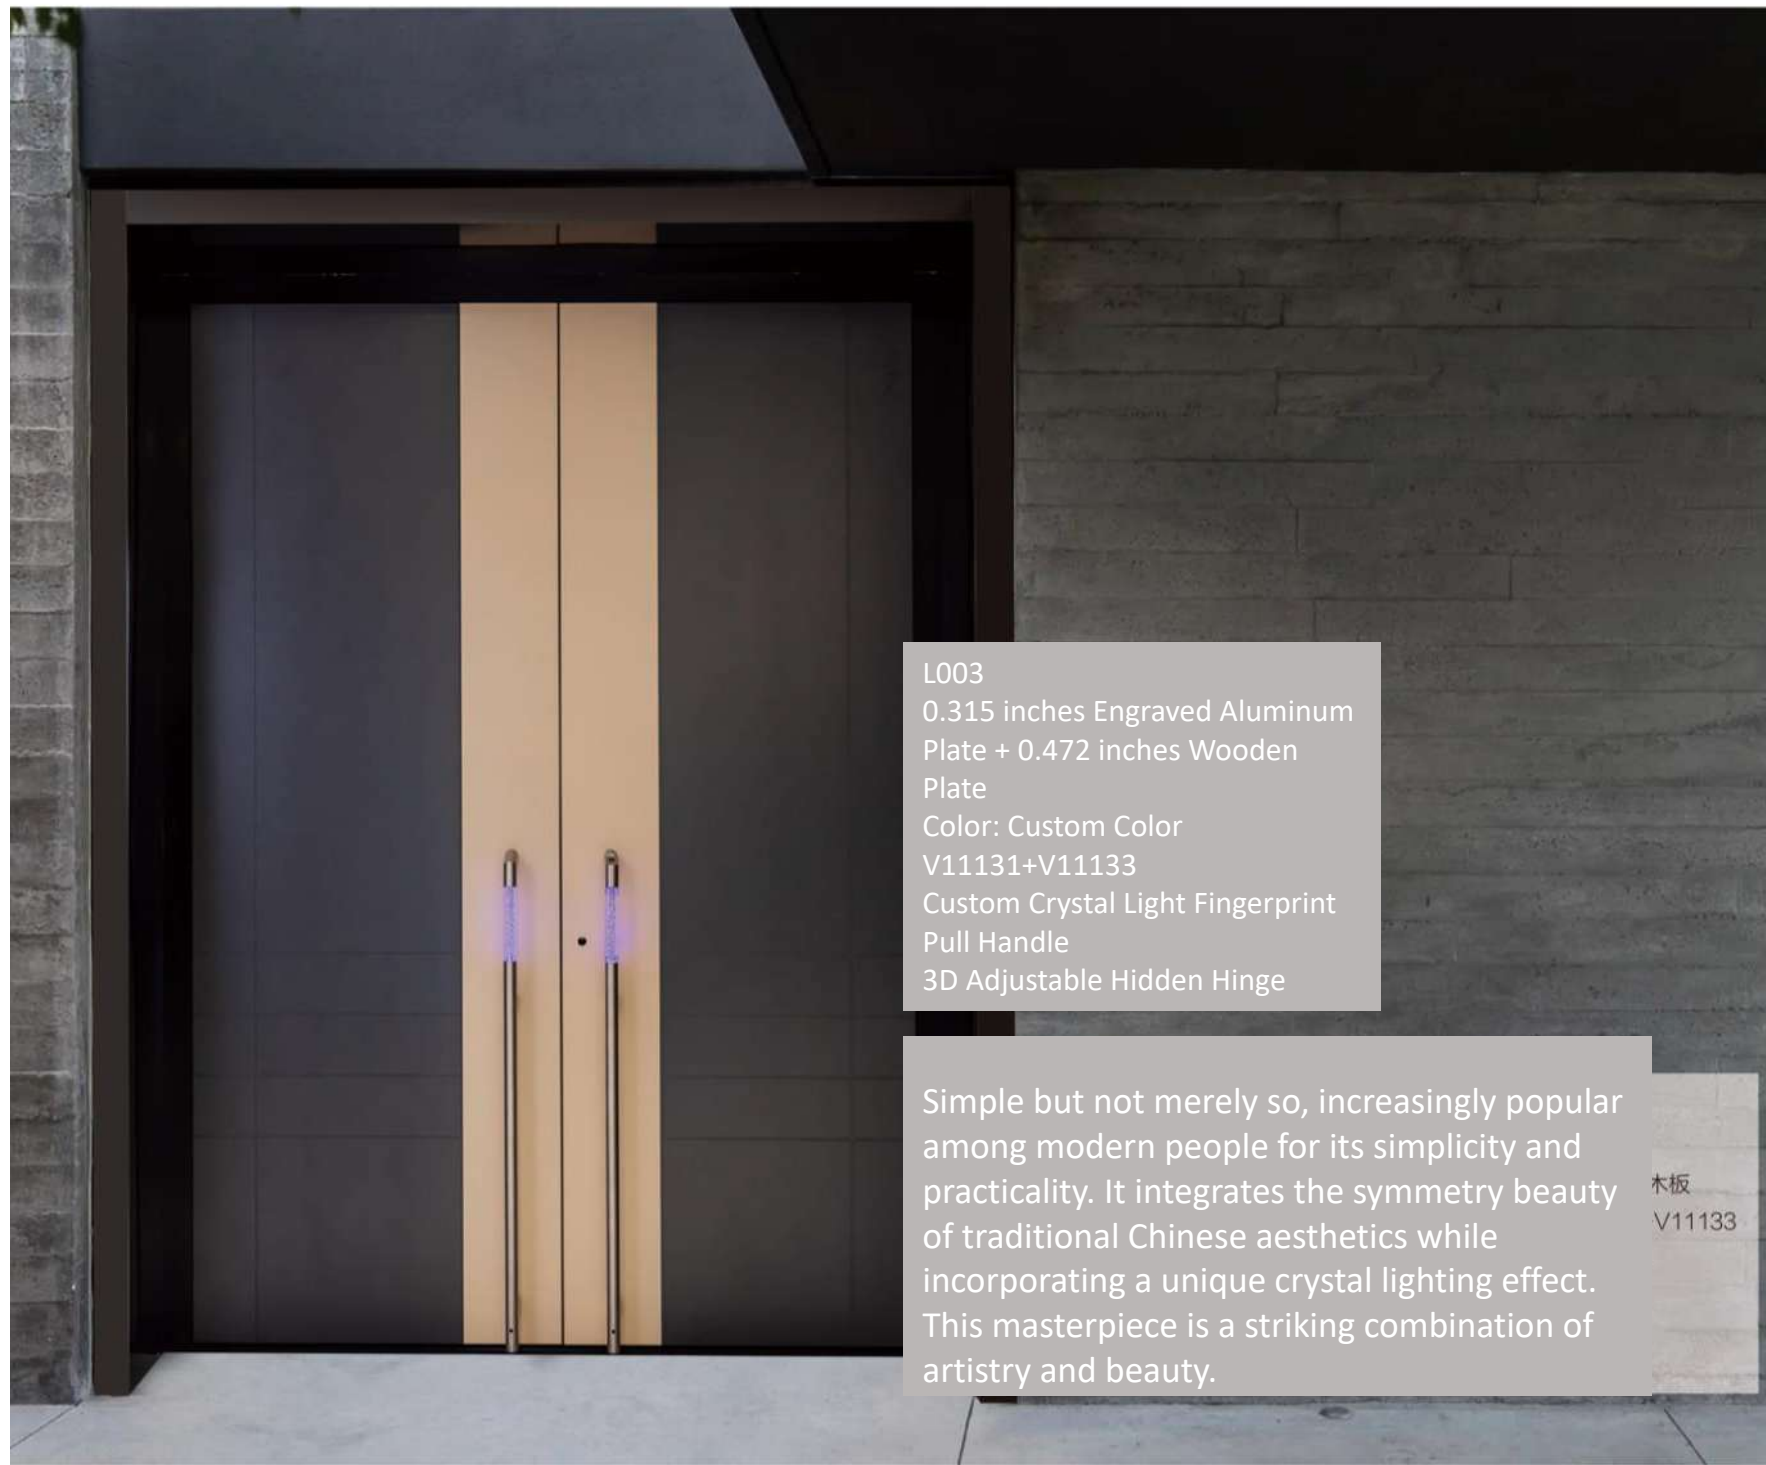

L003
0.315 inches Engraved Aluminum Plate + 0.472 inches Wooden Plate
Color: Custom Color
V11131+V11133
Custom Crystal Light Fingerprint Pull Handle
3D Adjustable Hidden Hinge

Simple but not merely so, increasingly popular among modern people for its simplicity and practicality. It integrates the symmetry beauty of traditional Chinese aesthetics while incorporating a unique crystal lighting effect. This masterpiece is a striking combination of artistry and beauty.

木板
V11133