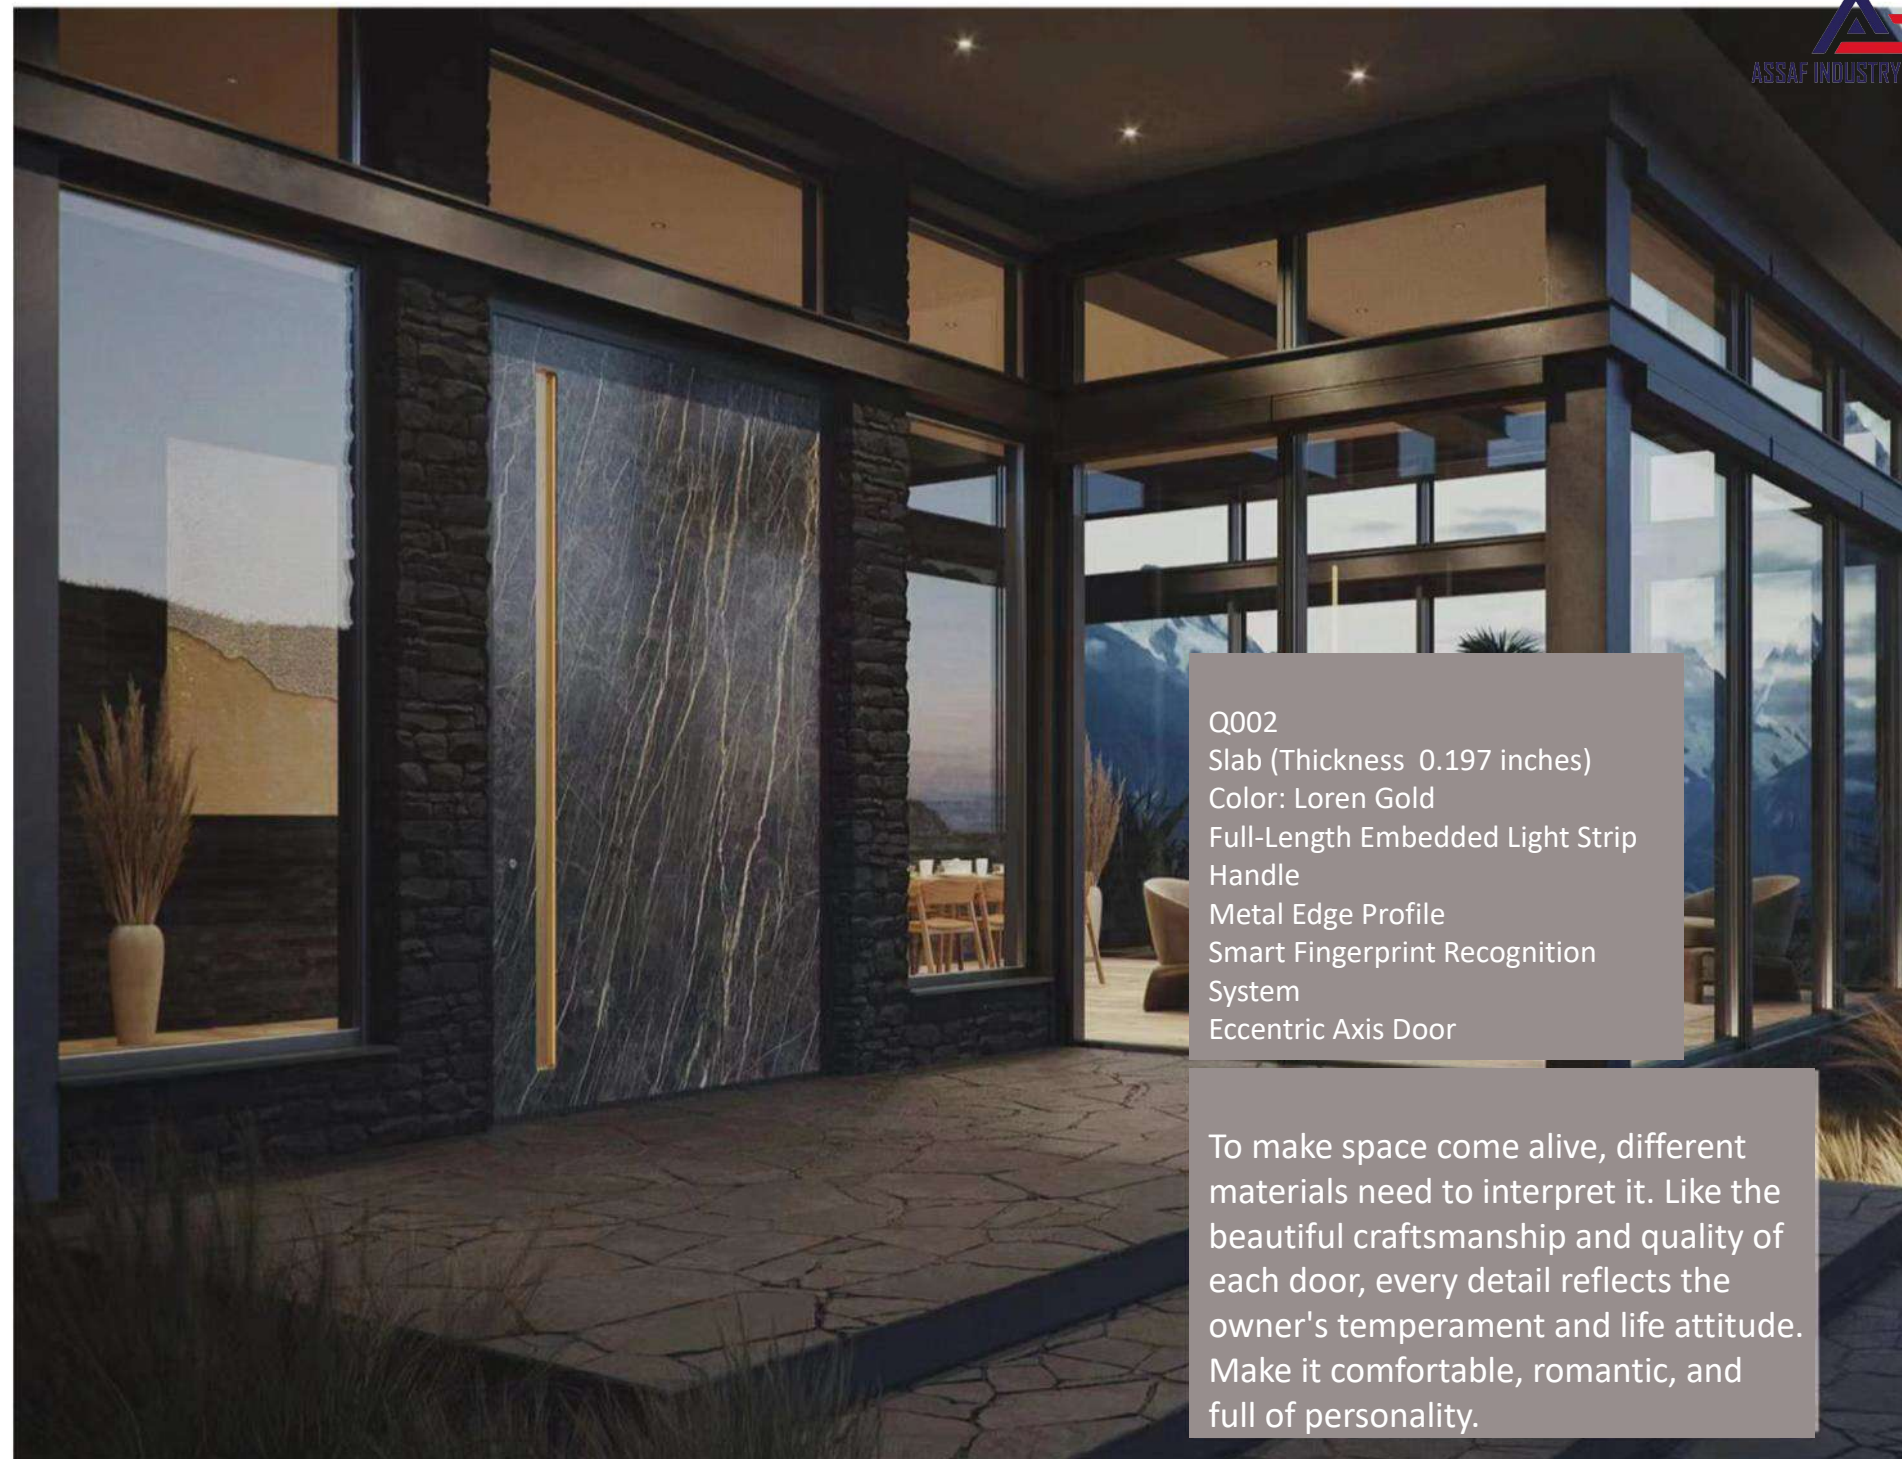

Q002
Slab (Thickness 0.197 inches)
Color: Loren Gold
Full-Length Embedded Light Strip
Handle
Metal Edge Profile
Smart Fingerprint Recognition
System
Eccentric Axis Door

To make space come alive, different materials need to interpret it. Like the beautiful craftsmanship and quality of each door, every detail reflects the owner's temperament and life attitude. Make it comfortable, romantic, and full of personality.