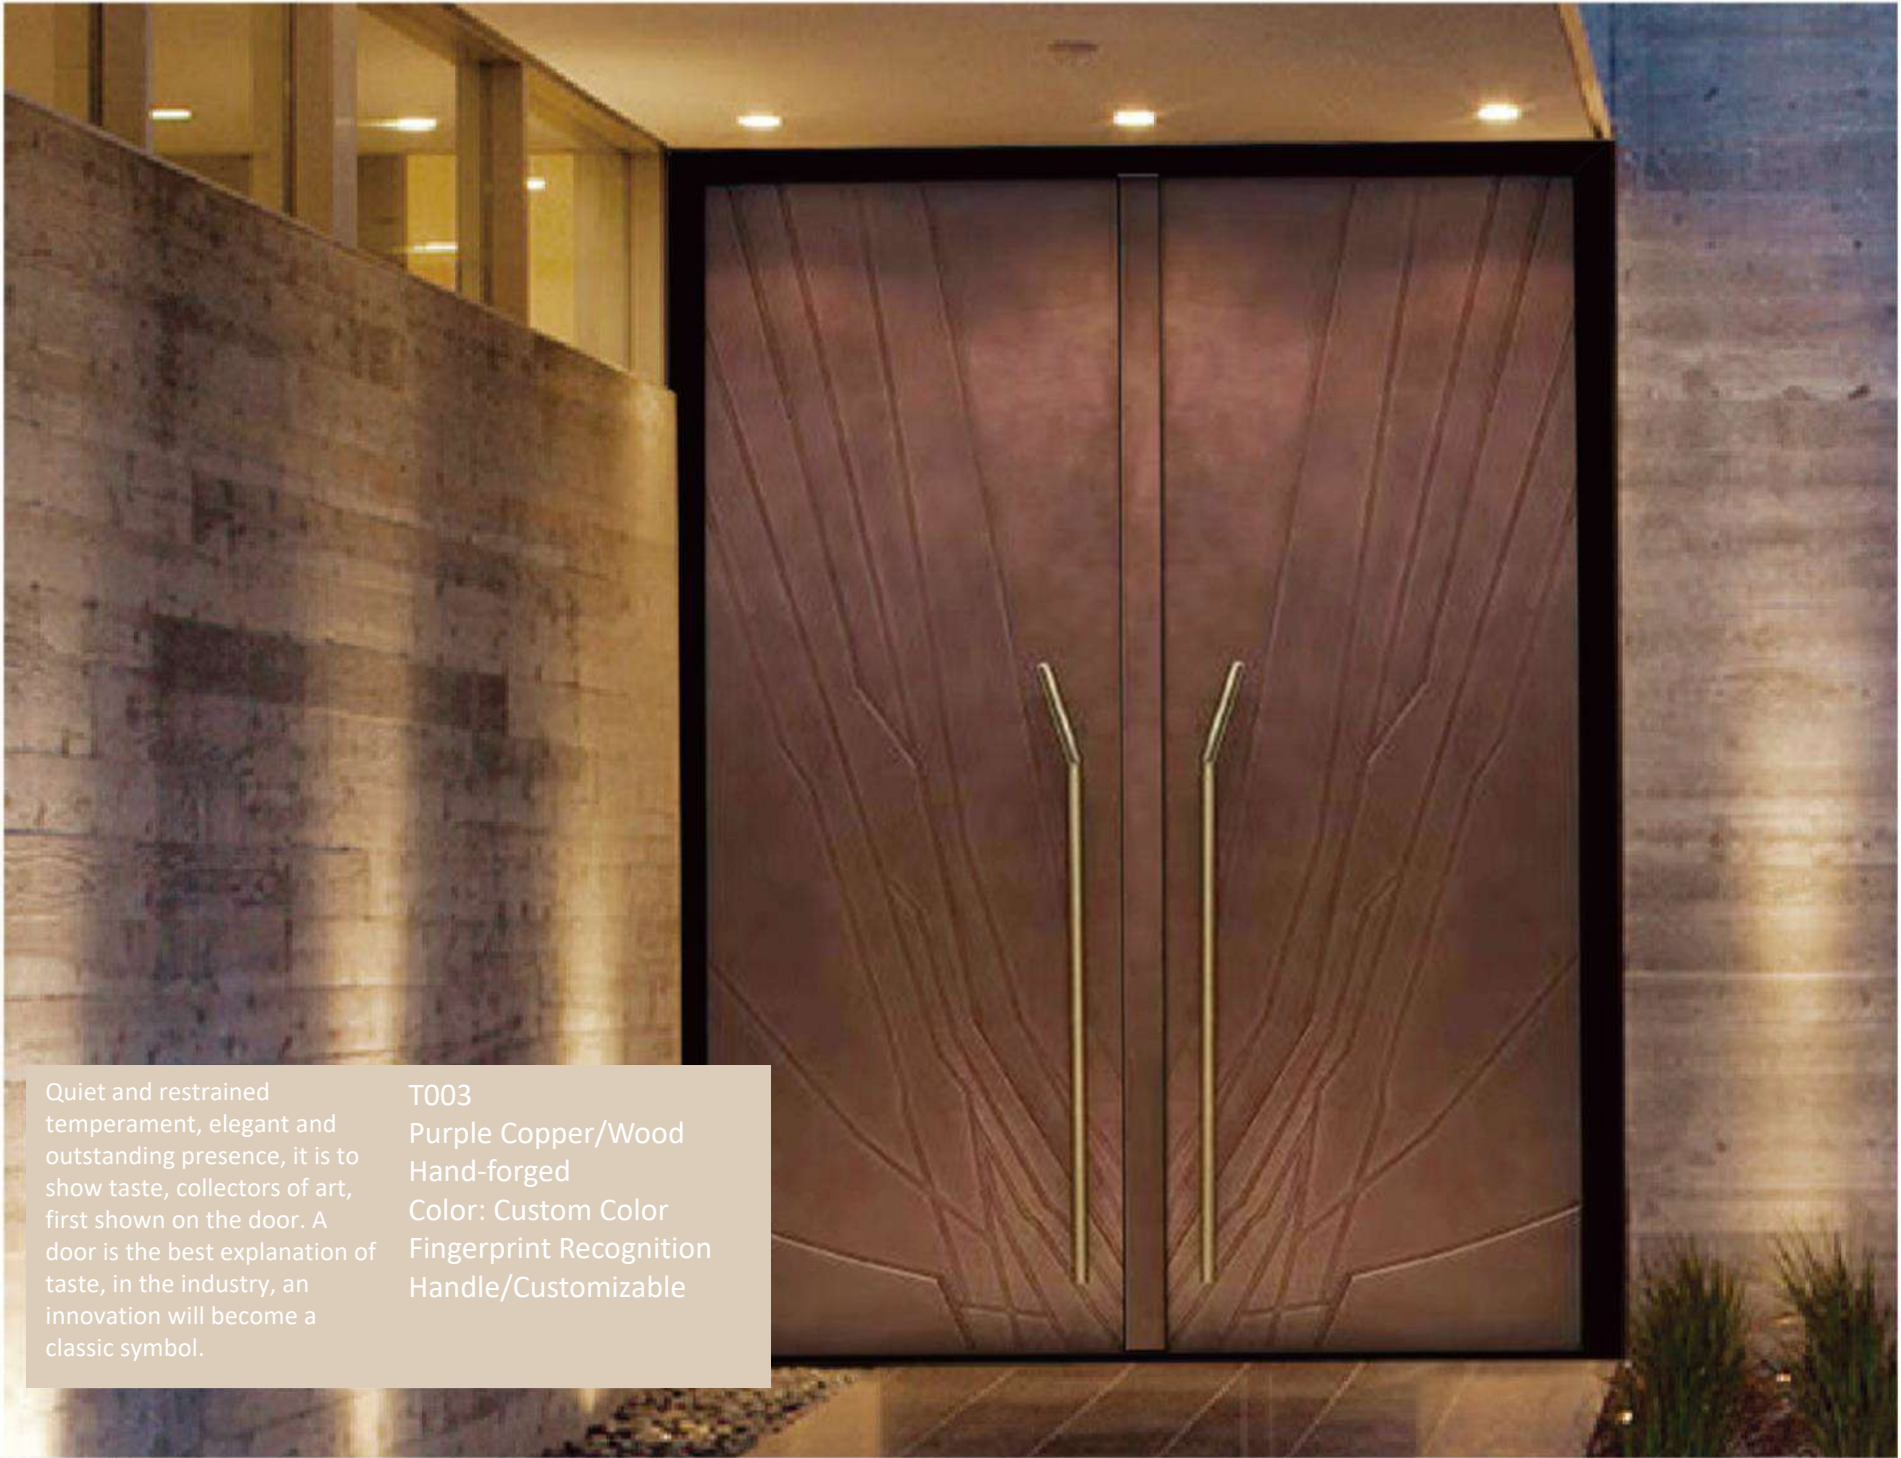

Quiet and restrained temperament, elegant and outstanding presence, it is to show taste, collectors of art, first shown on the door. A door is the best explanation of taste, in the industry, an innovation will become a classic symbol.

T003
Purple Copper/Wood
Hand-forged
Color: Custom Color
Fingerprint Recognition
Handle/Customizable