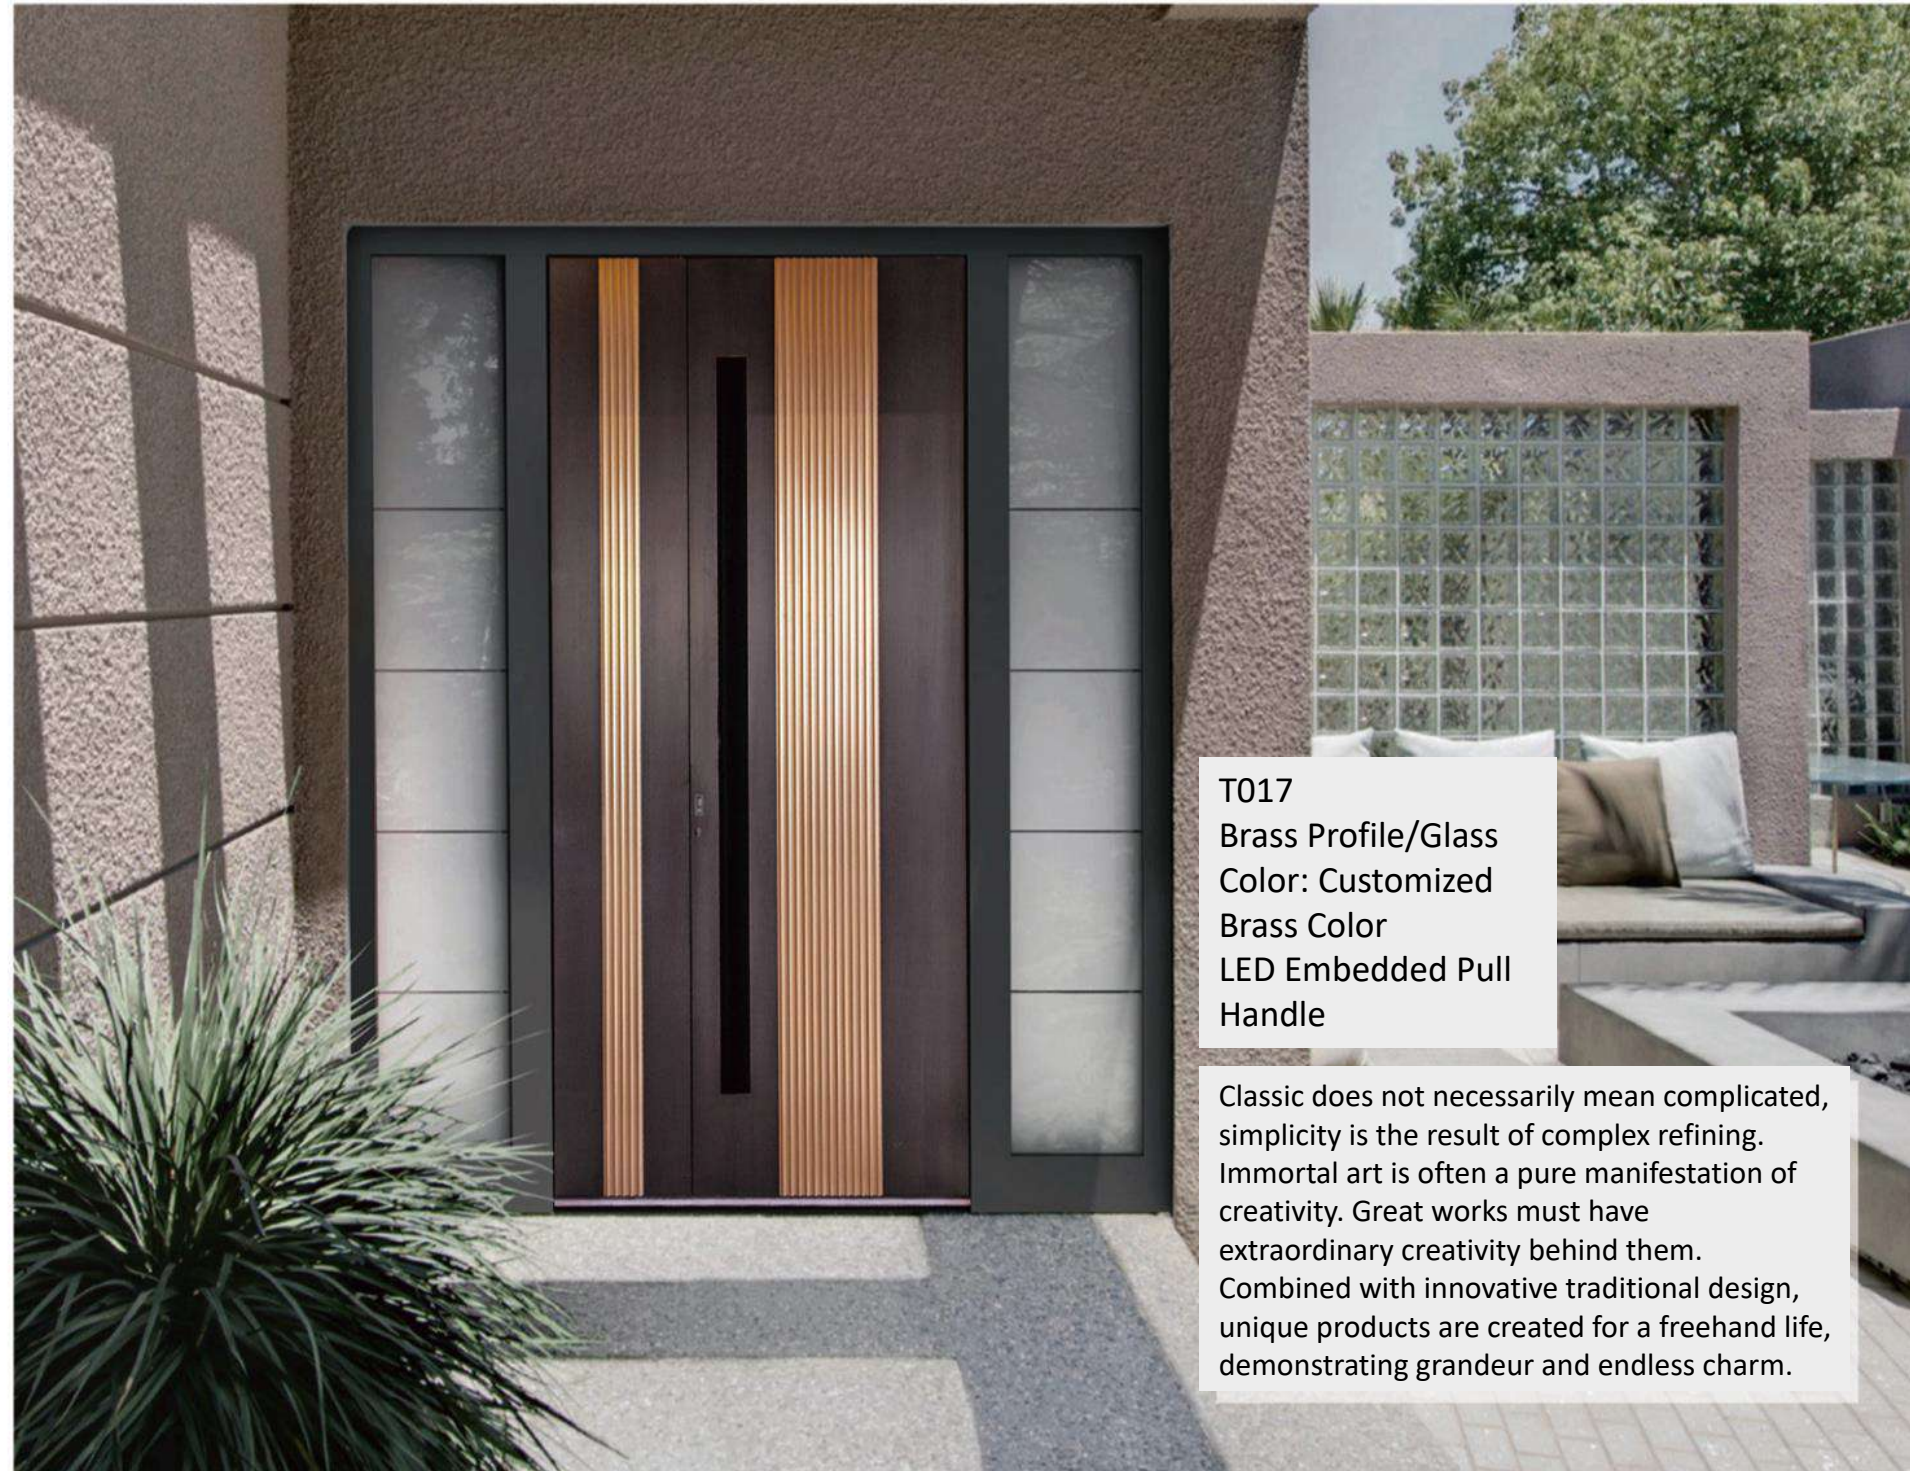

T017
Brass Profile/Glass
Color: Customized
Brass Color
LED Embedded Pull
Handle

Classic does not necessarily mean complicated, simplicity is the result of complex refining. Immortal art is often a pure manifestation of creativity. Great works must have extraordinary creativity behind them. Combined with innovative traditional design, unique products are created for a freehand life, demonstrating grandeur and endless charm.