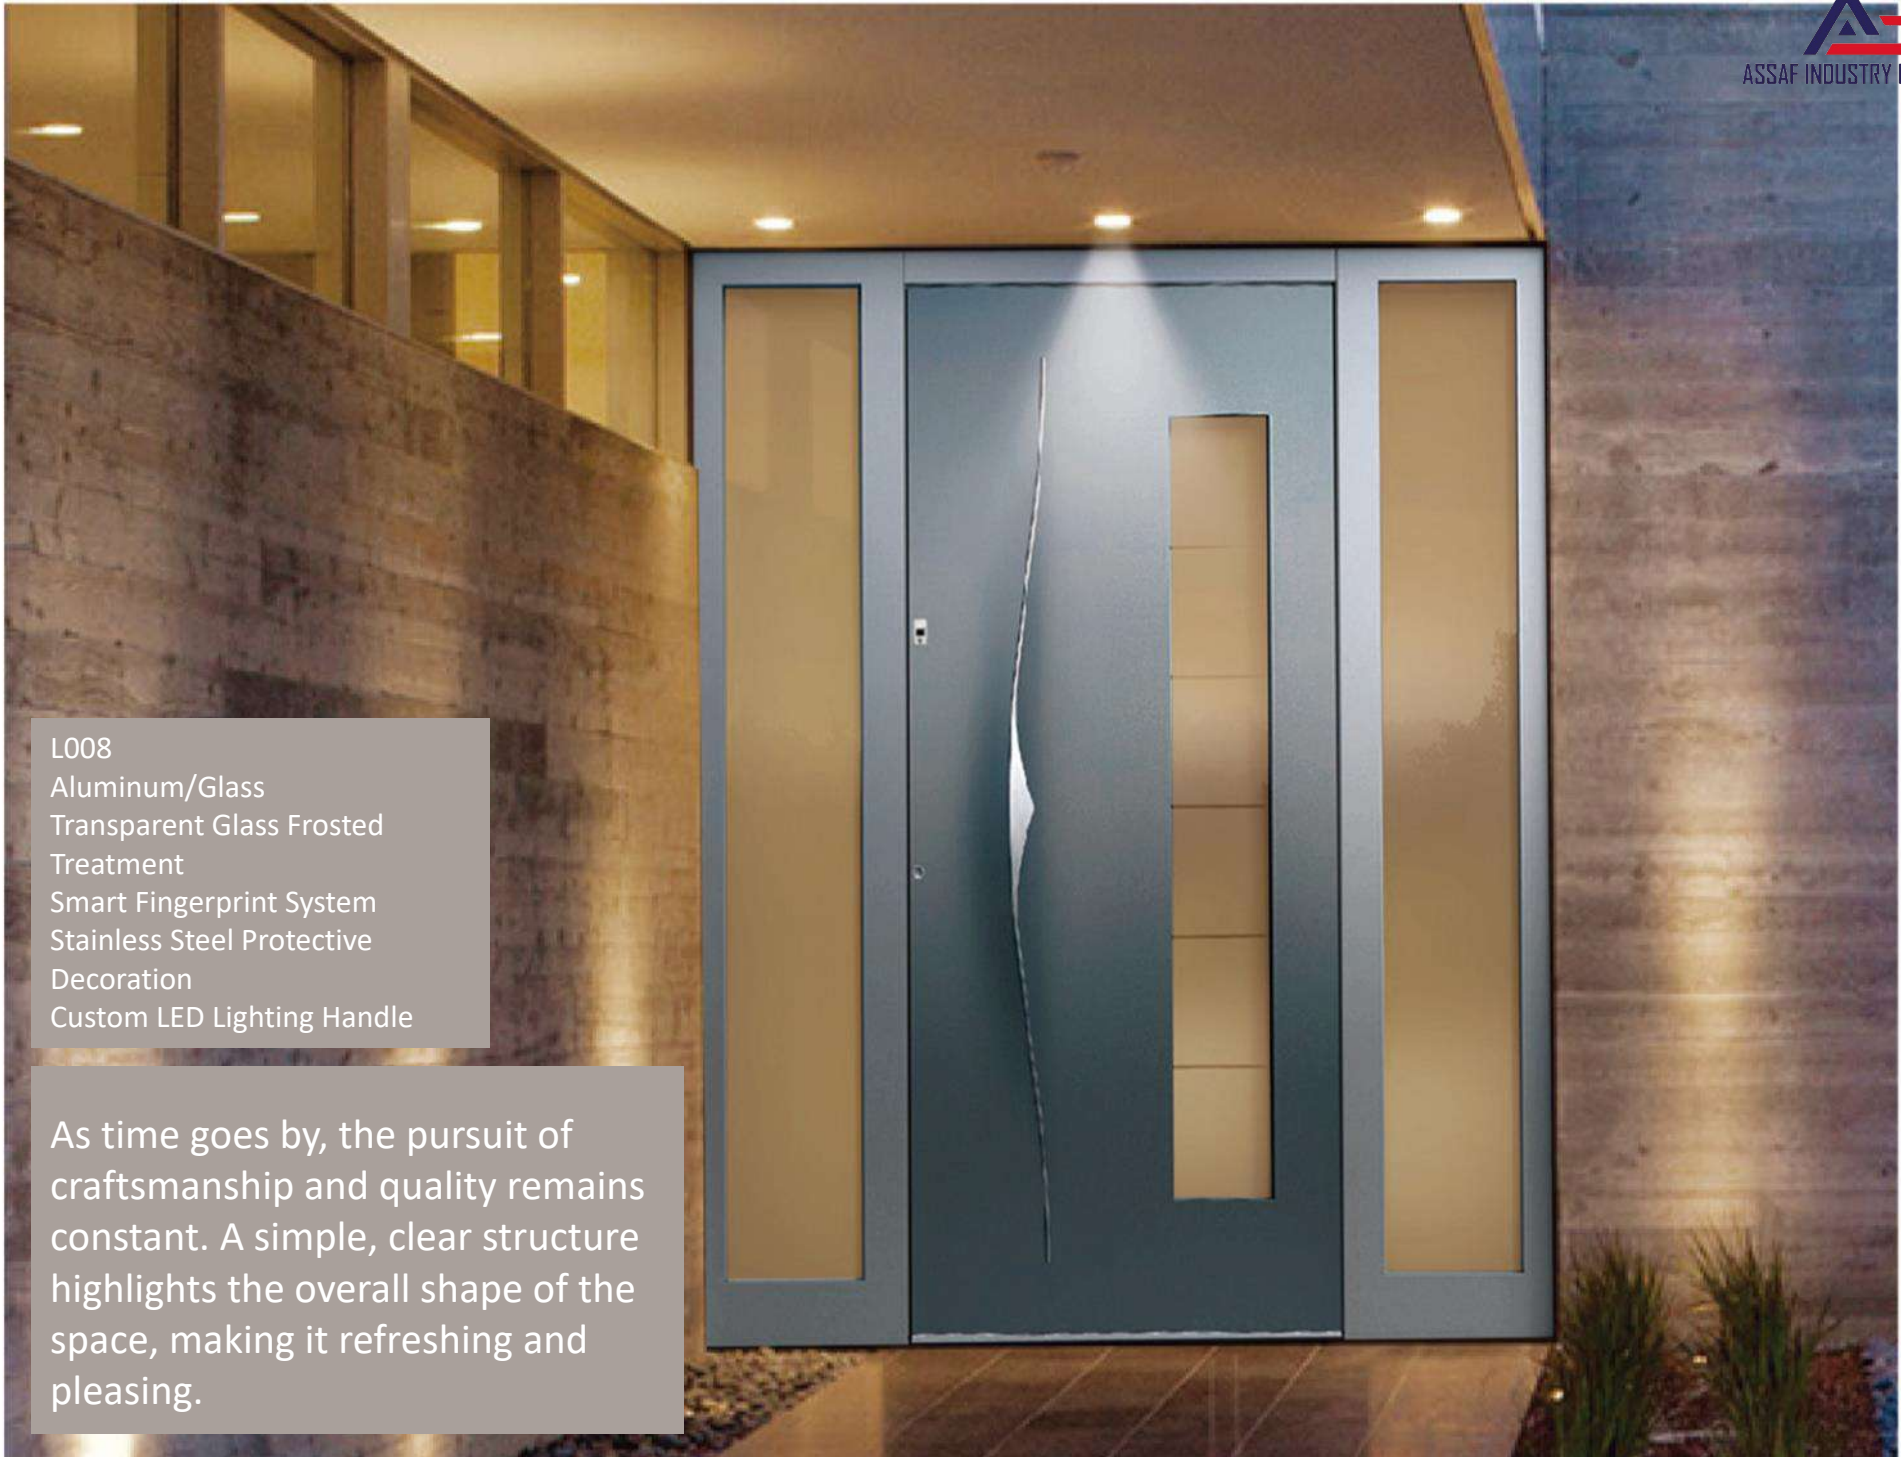

L008
Aluminum/Glass
Transparent Glass Frosted
Treatment
Smart Fingerprint System
Stainless Steel Protective
Decoration
Custom LED Lighting Handle

As time goes by, the pursuit of craftsmanship and quality remains constant. A simple, clear structure highlights the overall shape of the space, making it refreshing and pleasing.