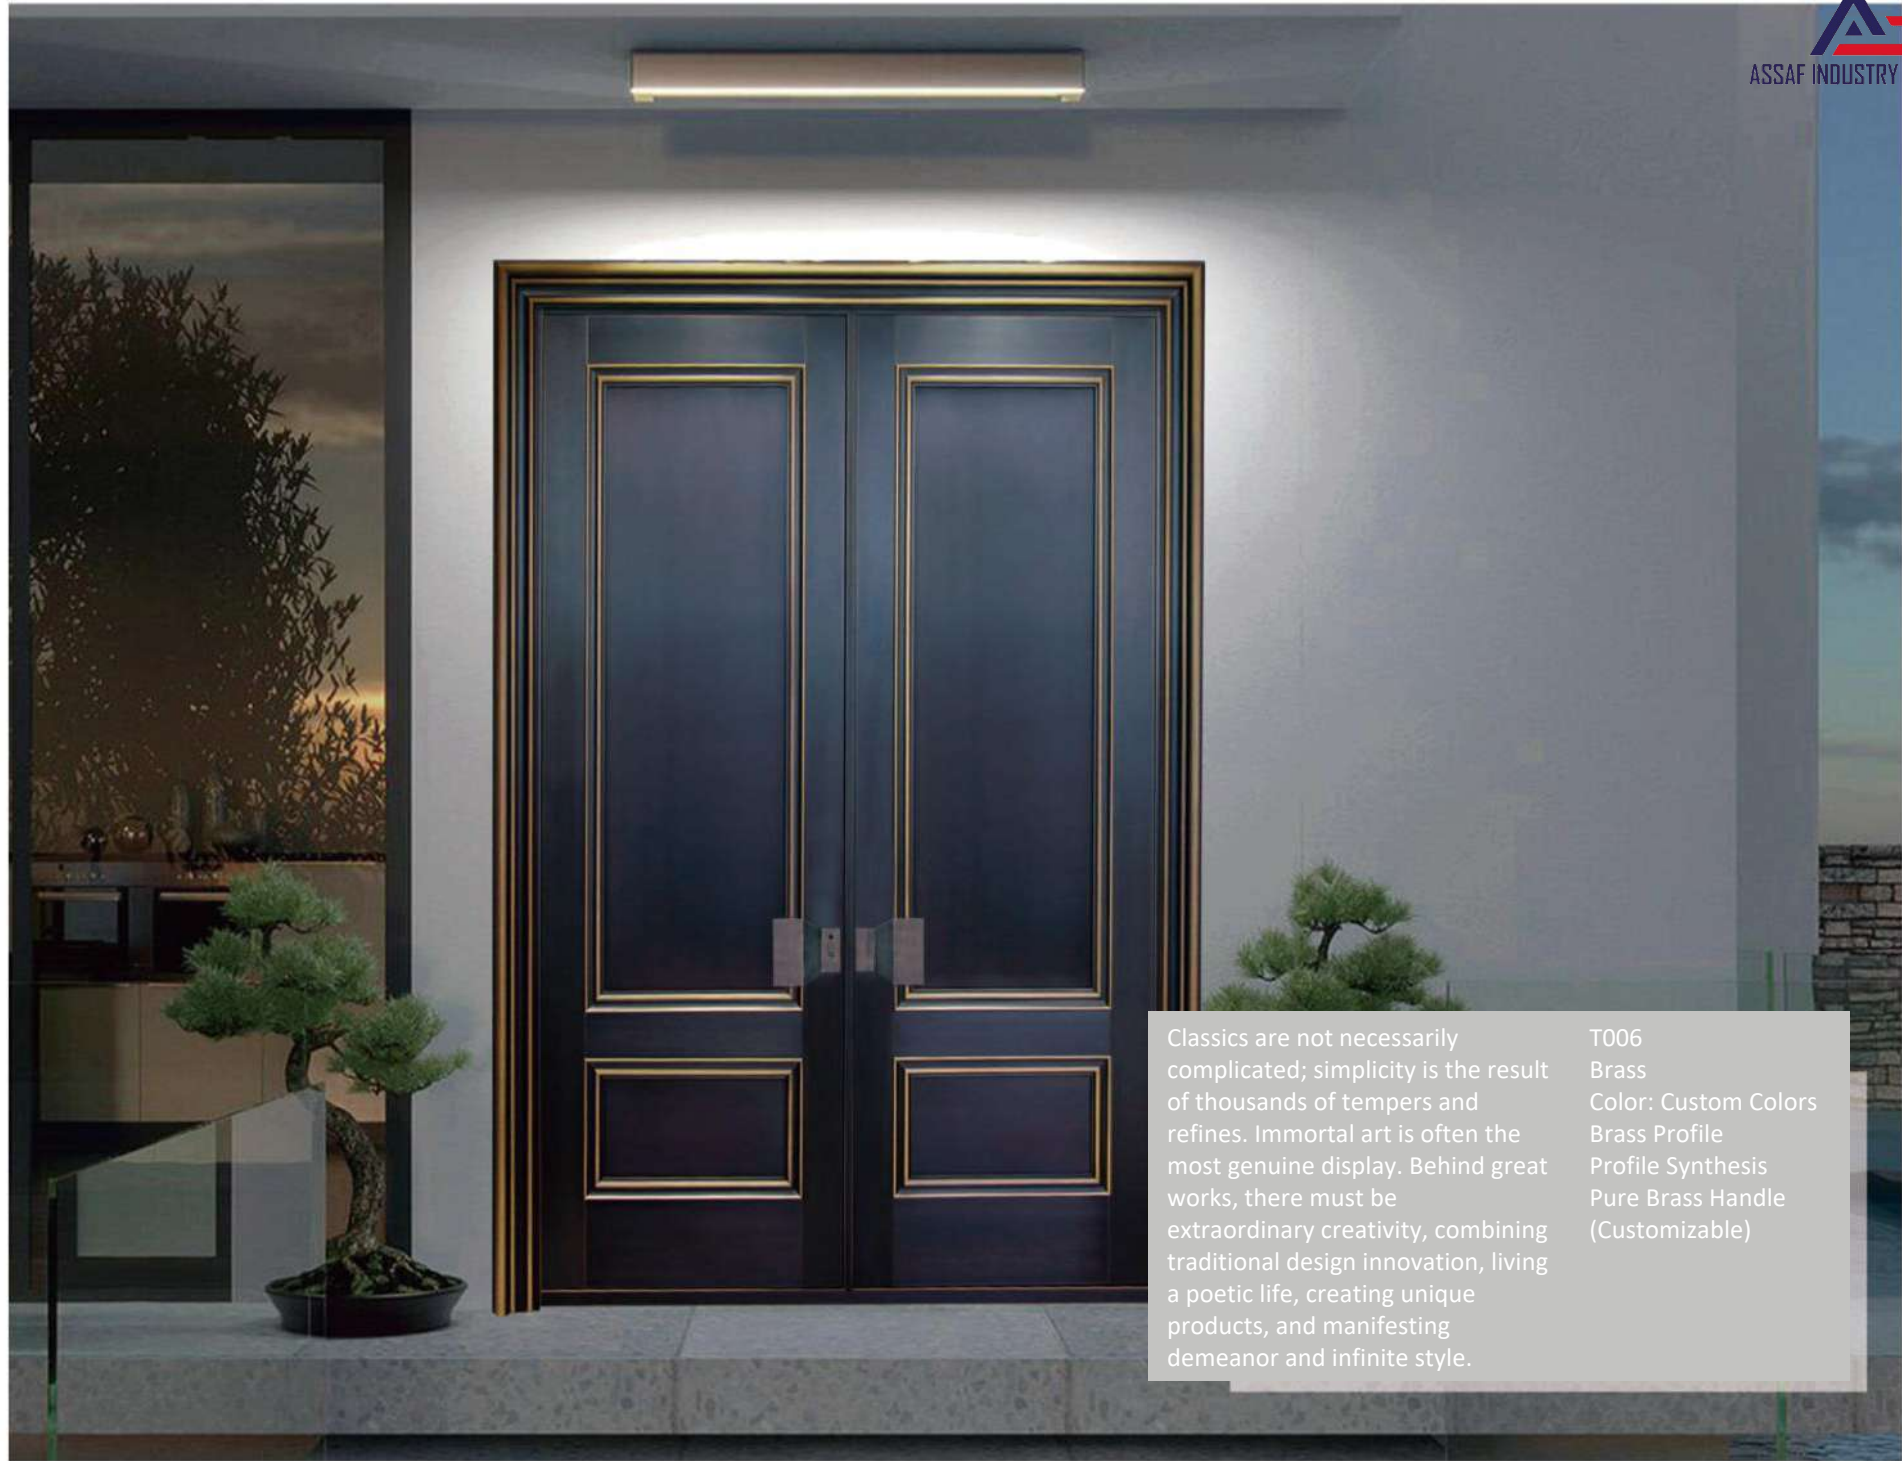

Classics are not necessarily complicated; simplicity is the result of thousands of tempers and refines. Immortal art is often the most genuine display. Behind great works, there must be extraordinary creativity, combining traditional design innovation, living a poetic life, creating unique products, and manifesting demeanor and infinite style.

T006
Brass
Color: Custom Colors
Brass Profile
Profile Synthesis
Pure Brass Handle
(Customizable)