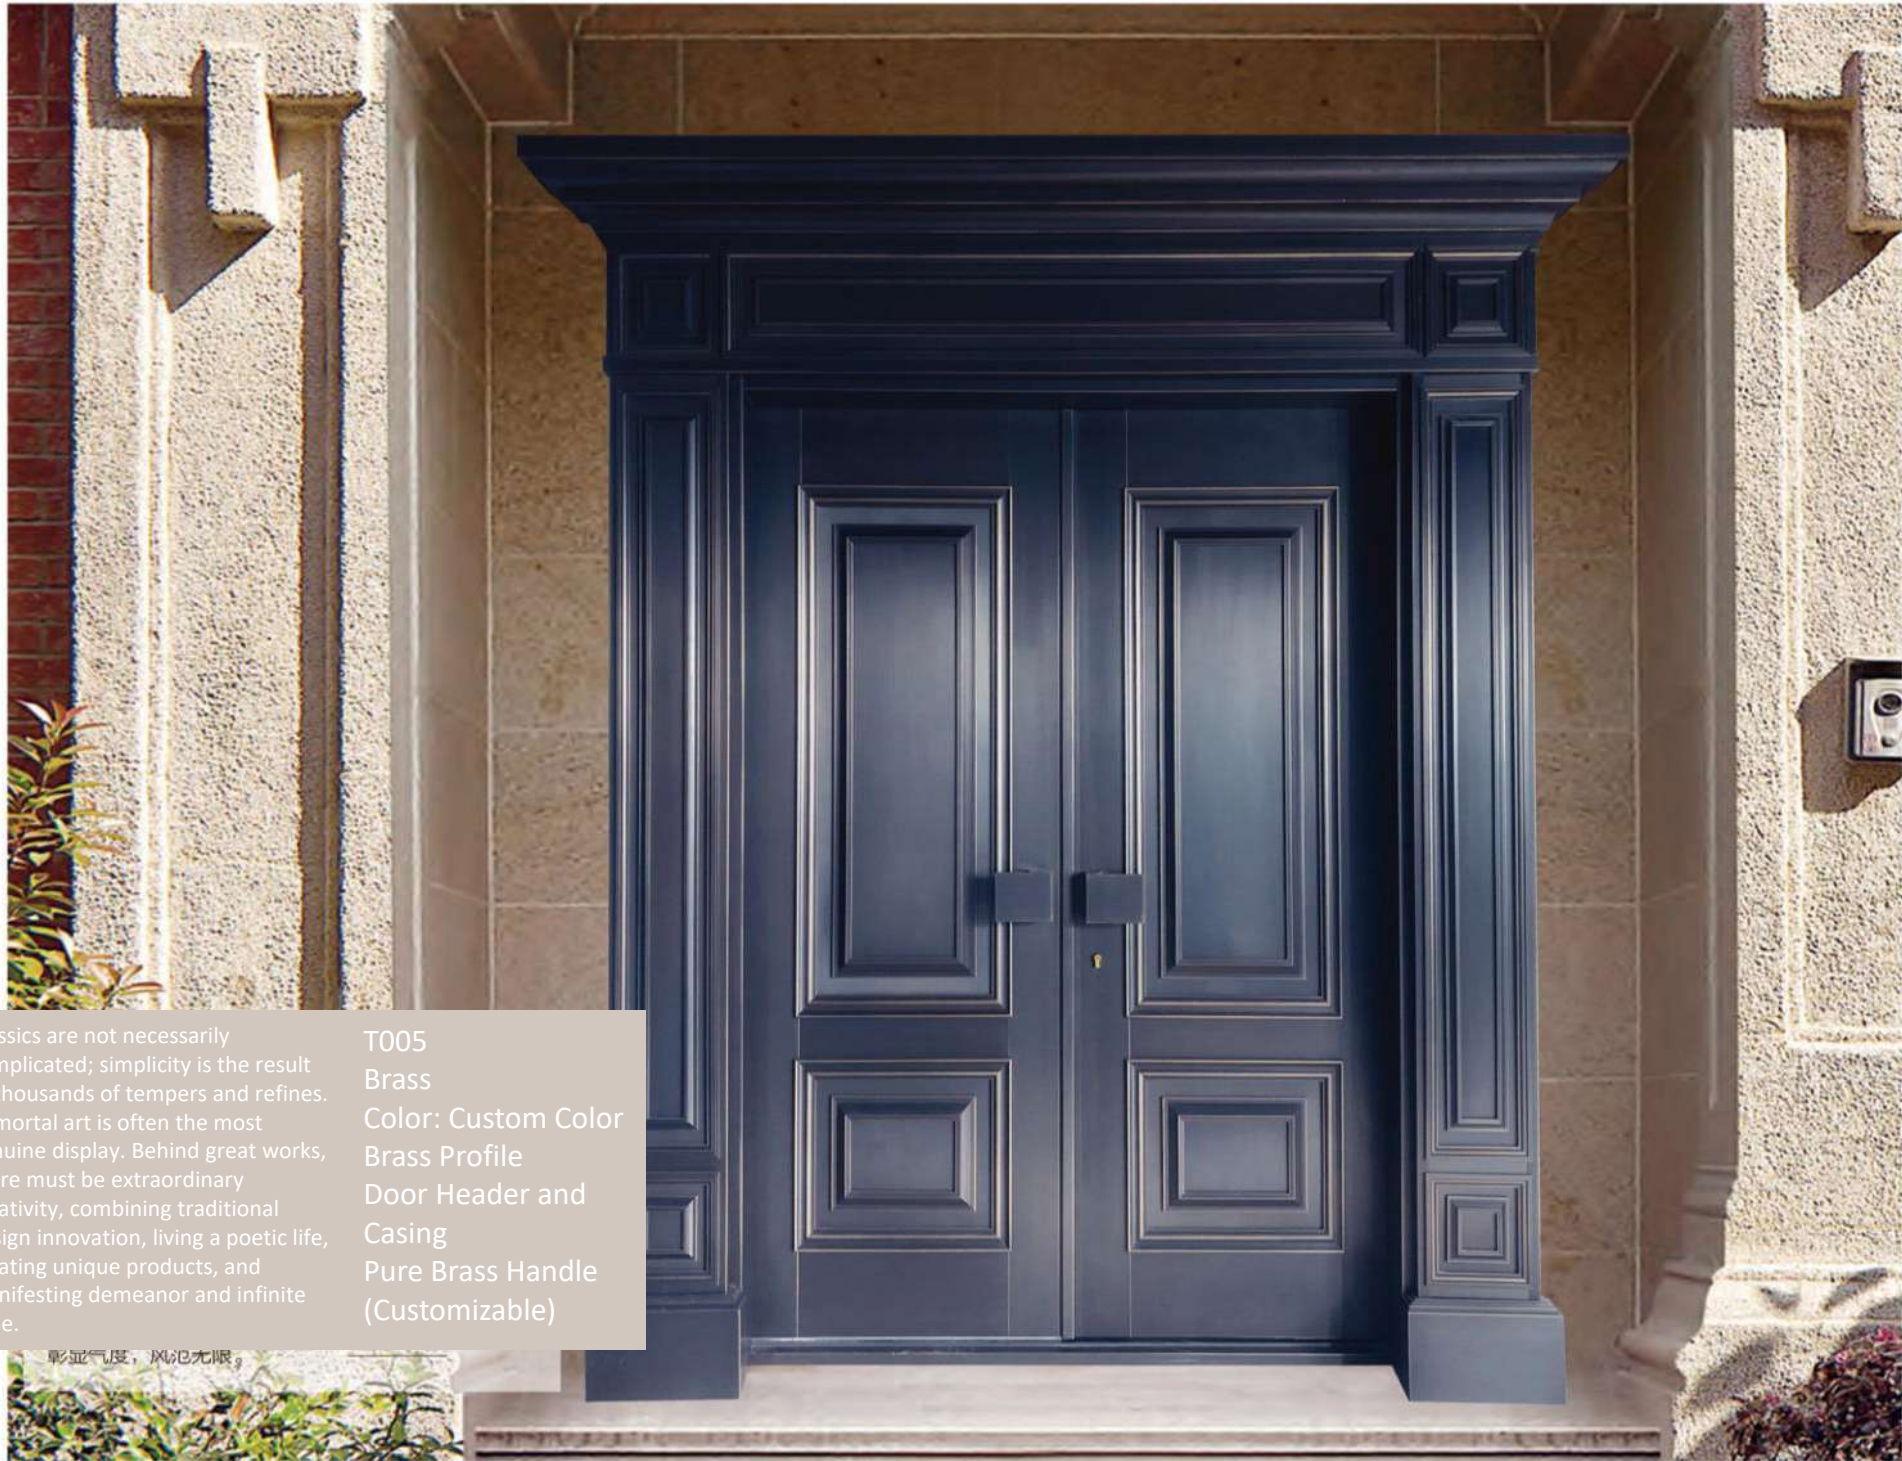

Classics are not necessarily complicated; simplicity is the result of thousands of tempers and refines. Immortal art is often the most genuine display. Behind great works, there must be extraordinary creativity, combining traditional design innovation, living a poetic life, creating unique products, and manifesting demeanor and infinite style.

T005
Brass
Color: Custom Color
Brass Profile
Door Header and Casing
Pure Brass Handle
(Customizable)

彰显气度，风池无限。