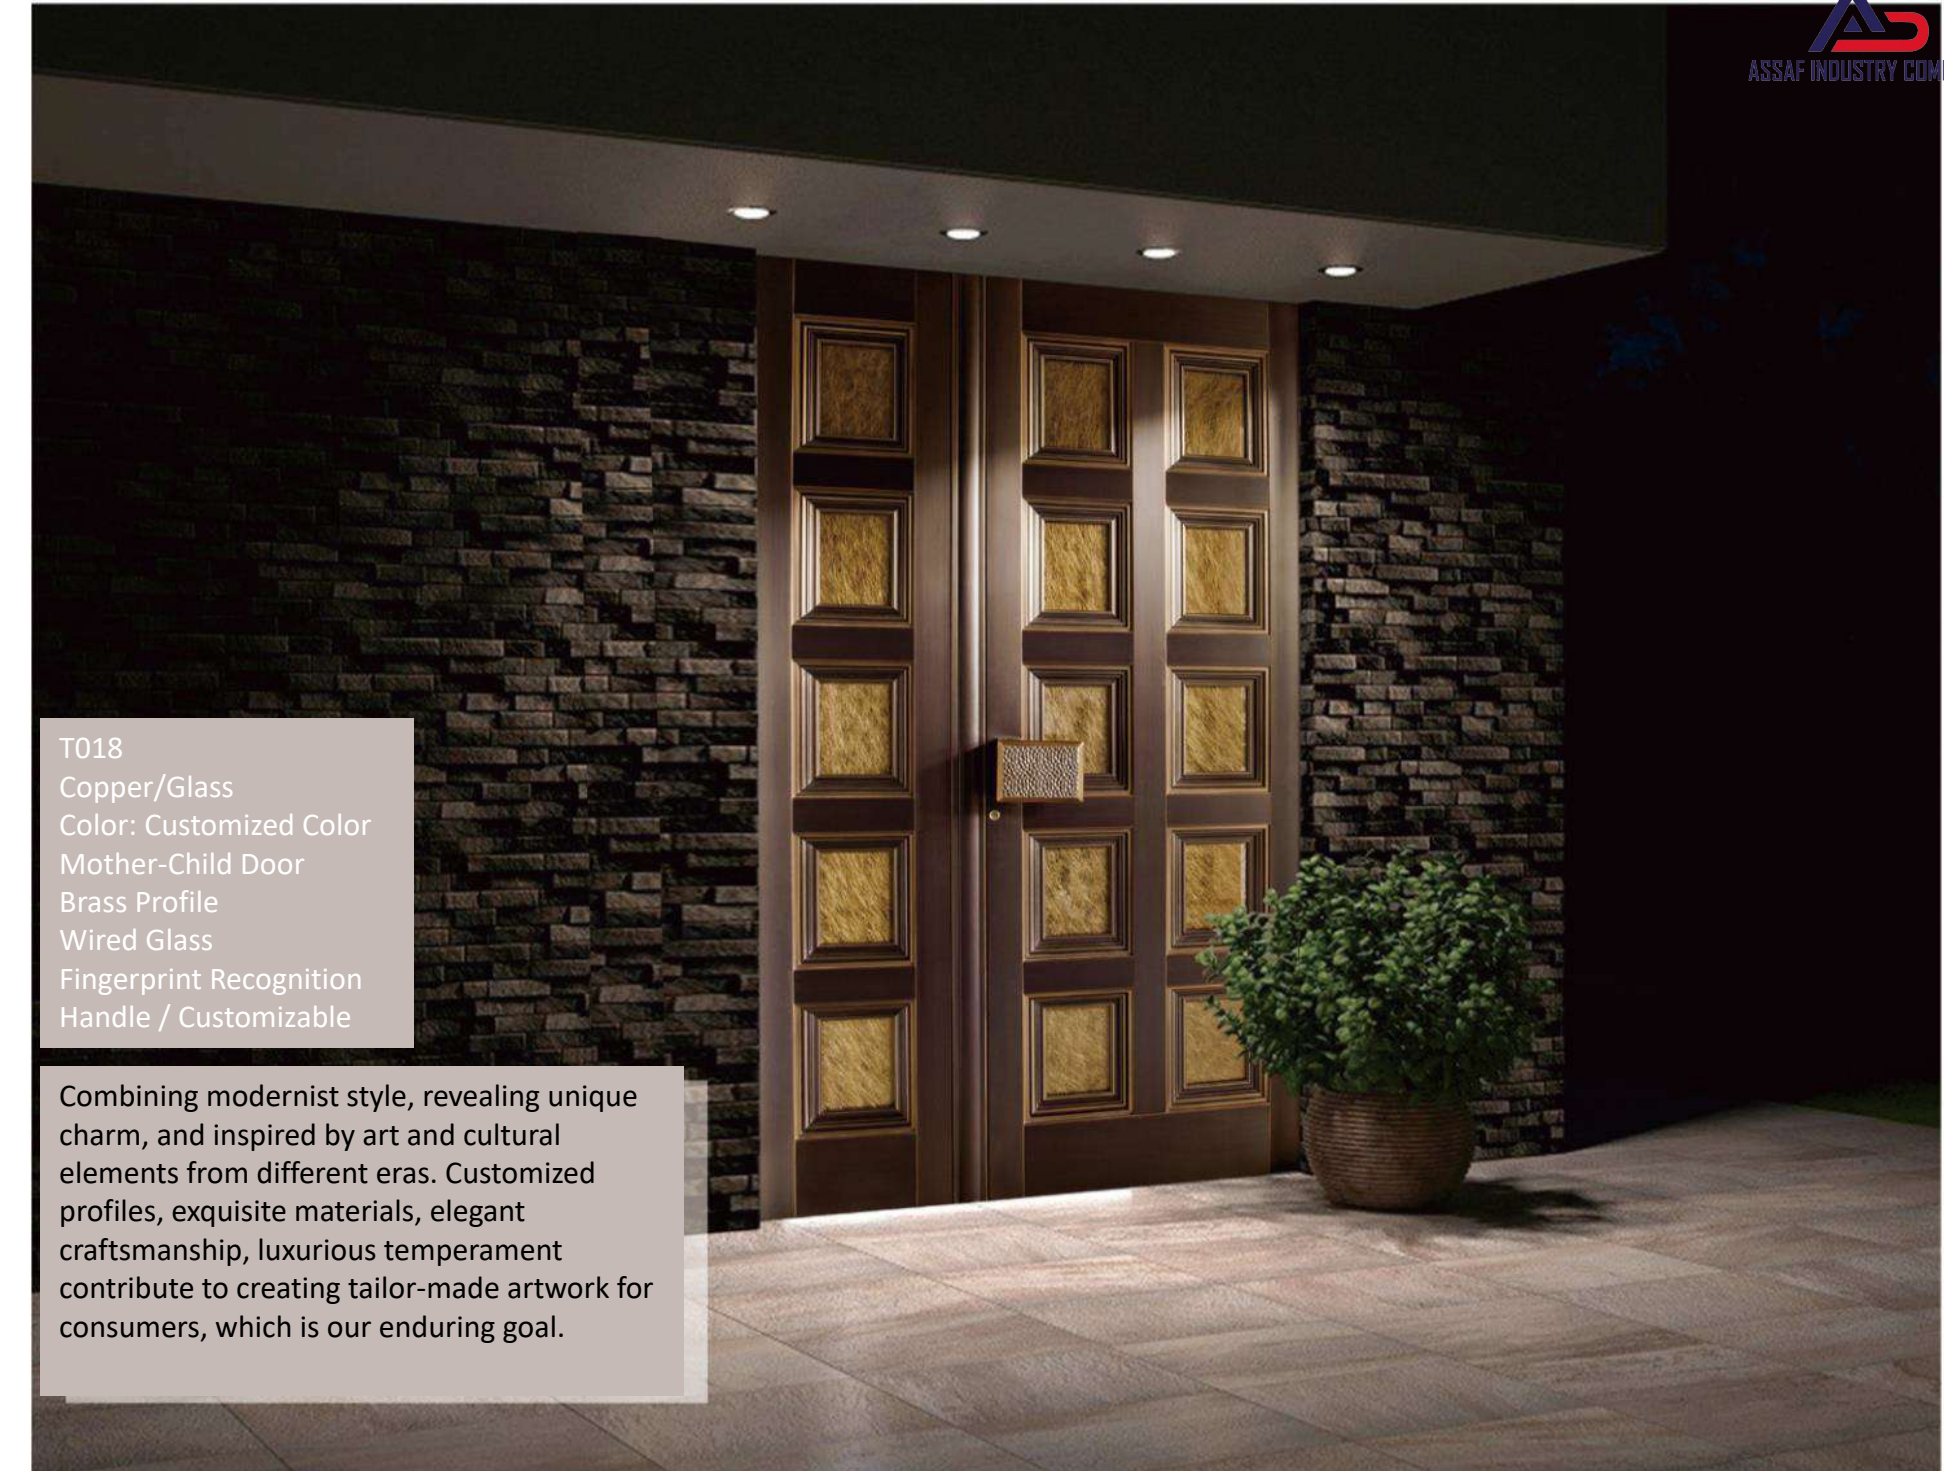

T018
Copper/Glass
Color: Customized Color
Mother-Child Door
Brass Profile
Wired Glass
Fingerprint Recognition
Handle / Customizable

Combining modernist style, revealing unique charm, and inspired by art and cultural elements from different eras. Customized profiles, exquisite materials, elegant craftsmanship, luxurious temperament contribute to creating tailor-made artwork for consumers, which is our enduring goal.