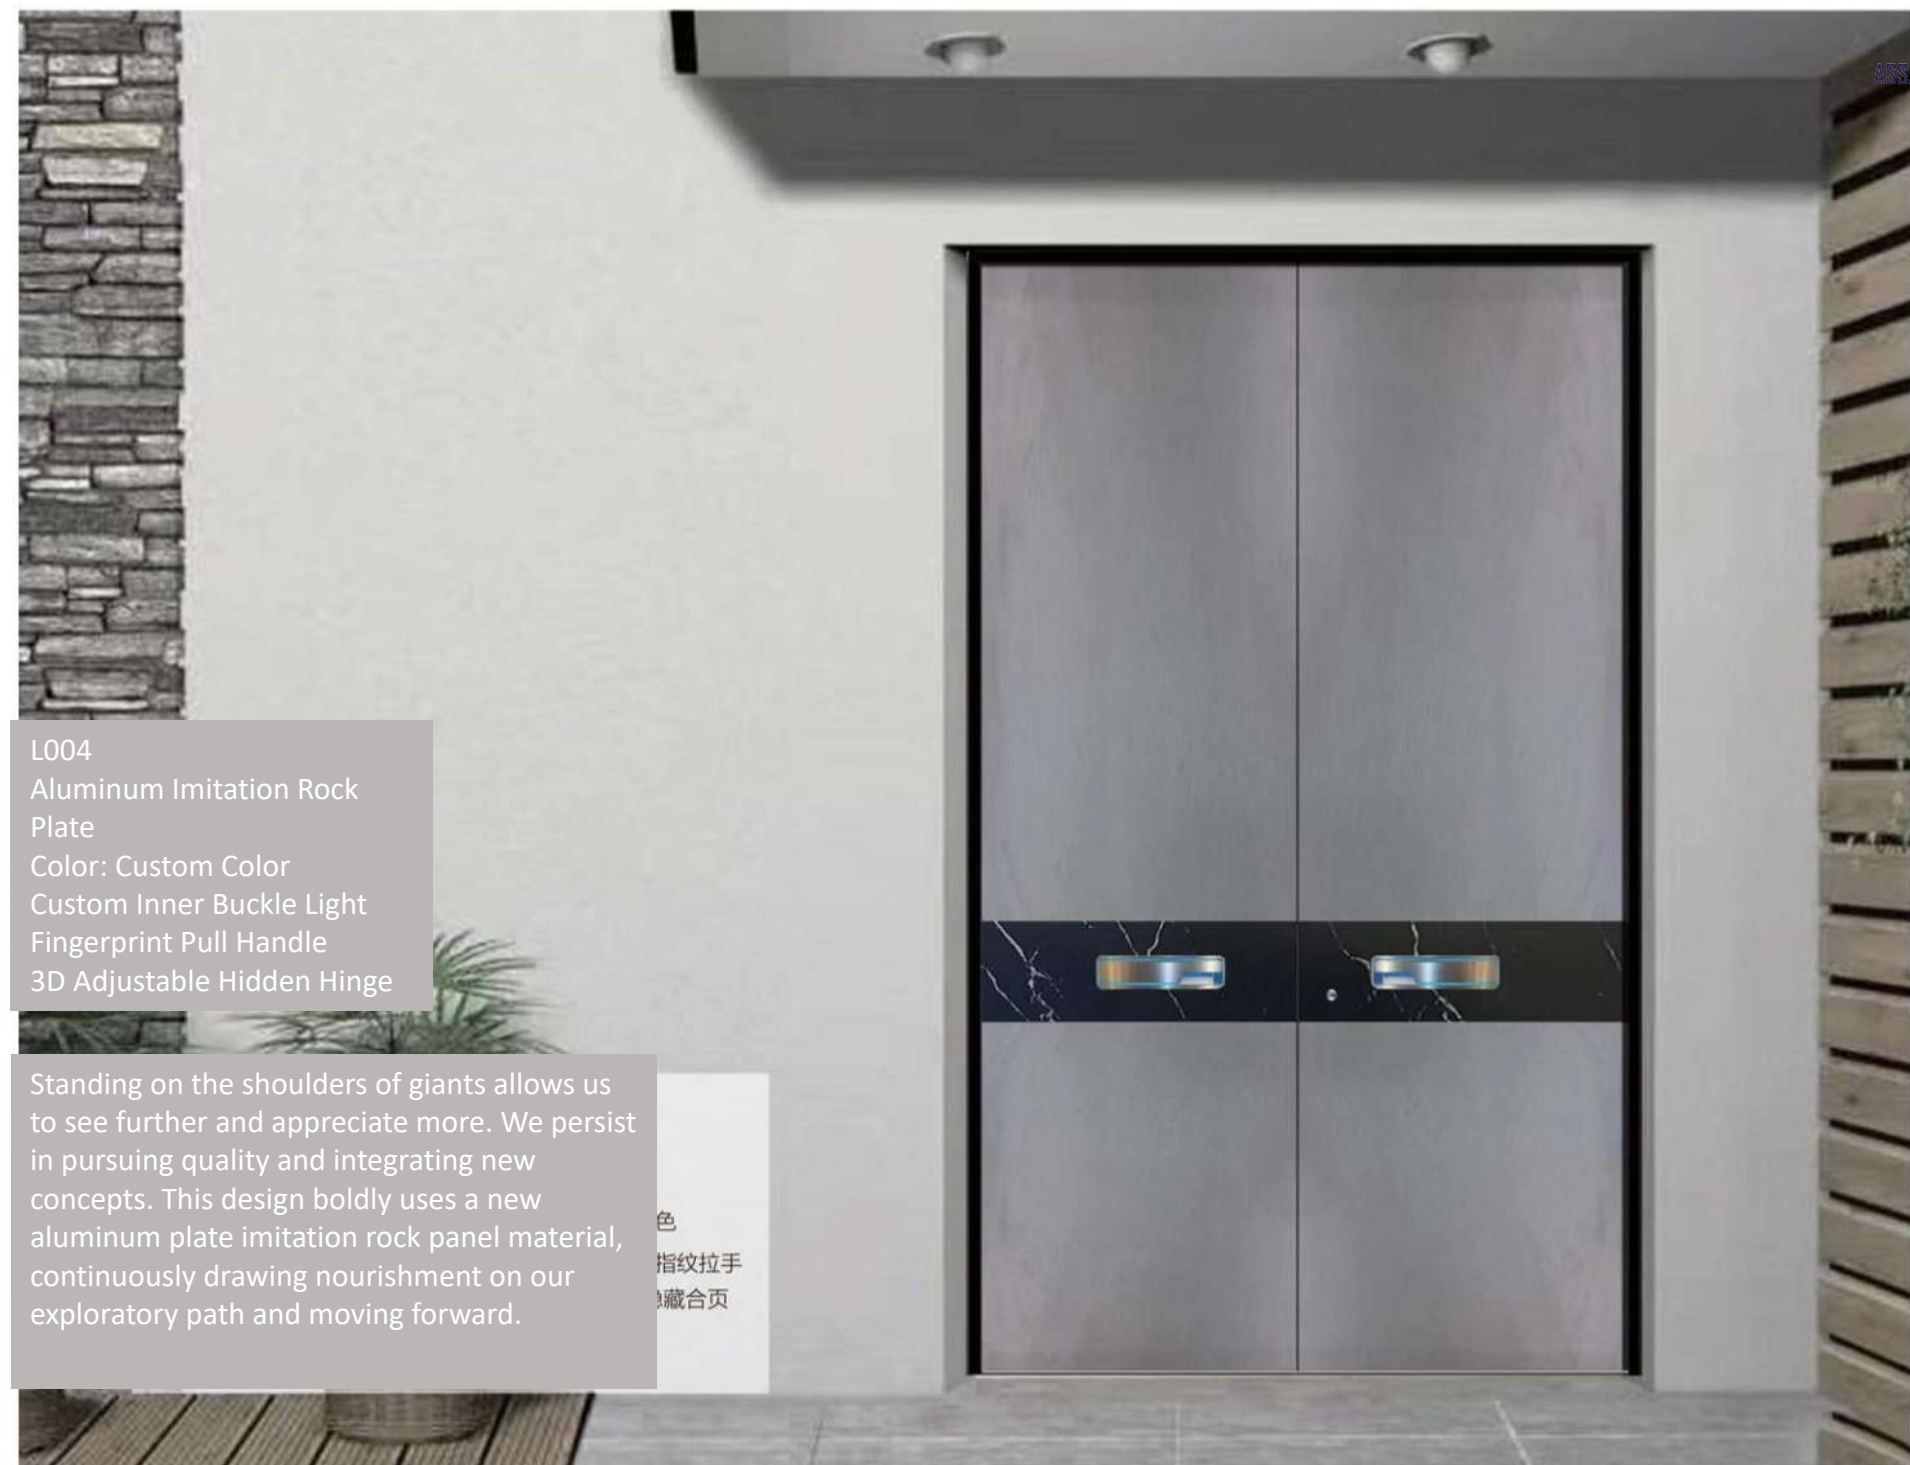

L004
Aluminum Imitation Rock Plate
Color: Custom Color
Custom Inner Buckle Light Fingerprint Pull Handle
3D Adjustable Hidden Hinge

Standing on the shoulders of giants allows us to see further and appreciate more. We persist in pursuing quality and integrating new concepts. This design boldly uses a new aluminum plate imitation rock panel material, continuously drawing nourishment on our exploratory path and moving forward.

色
指纹拉手
隐藏合页