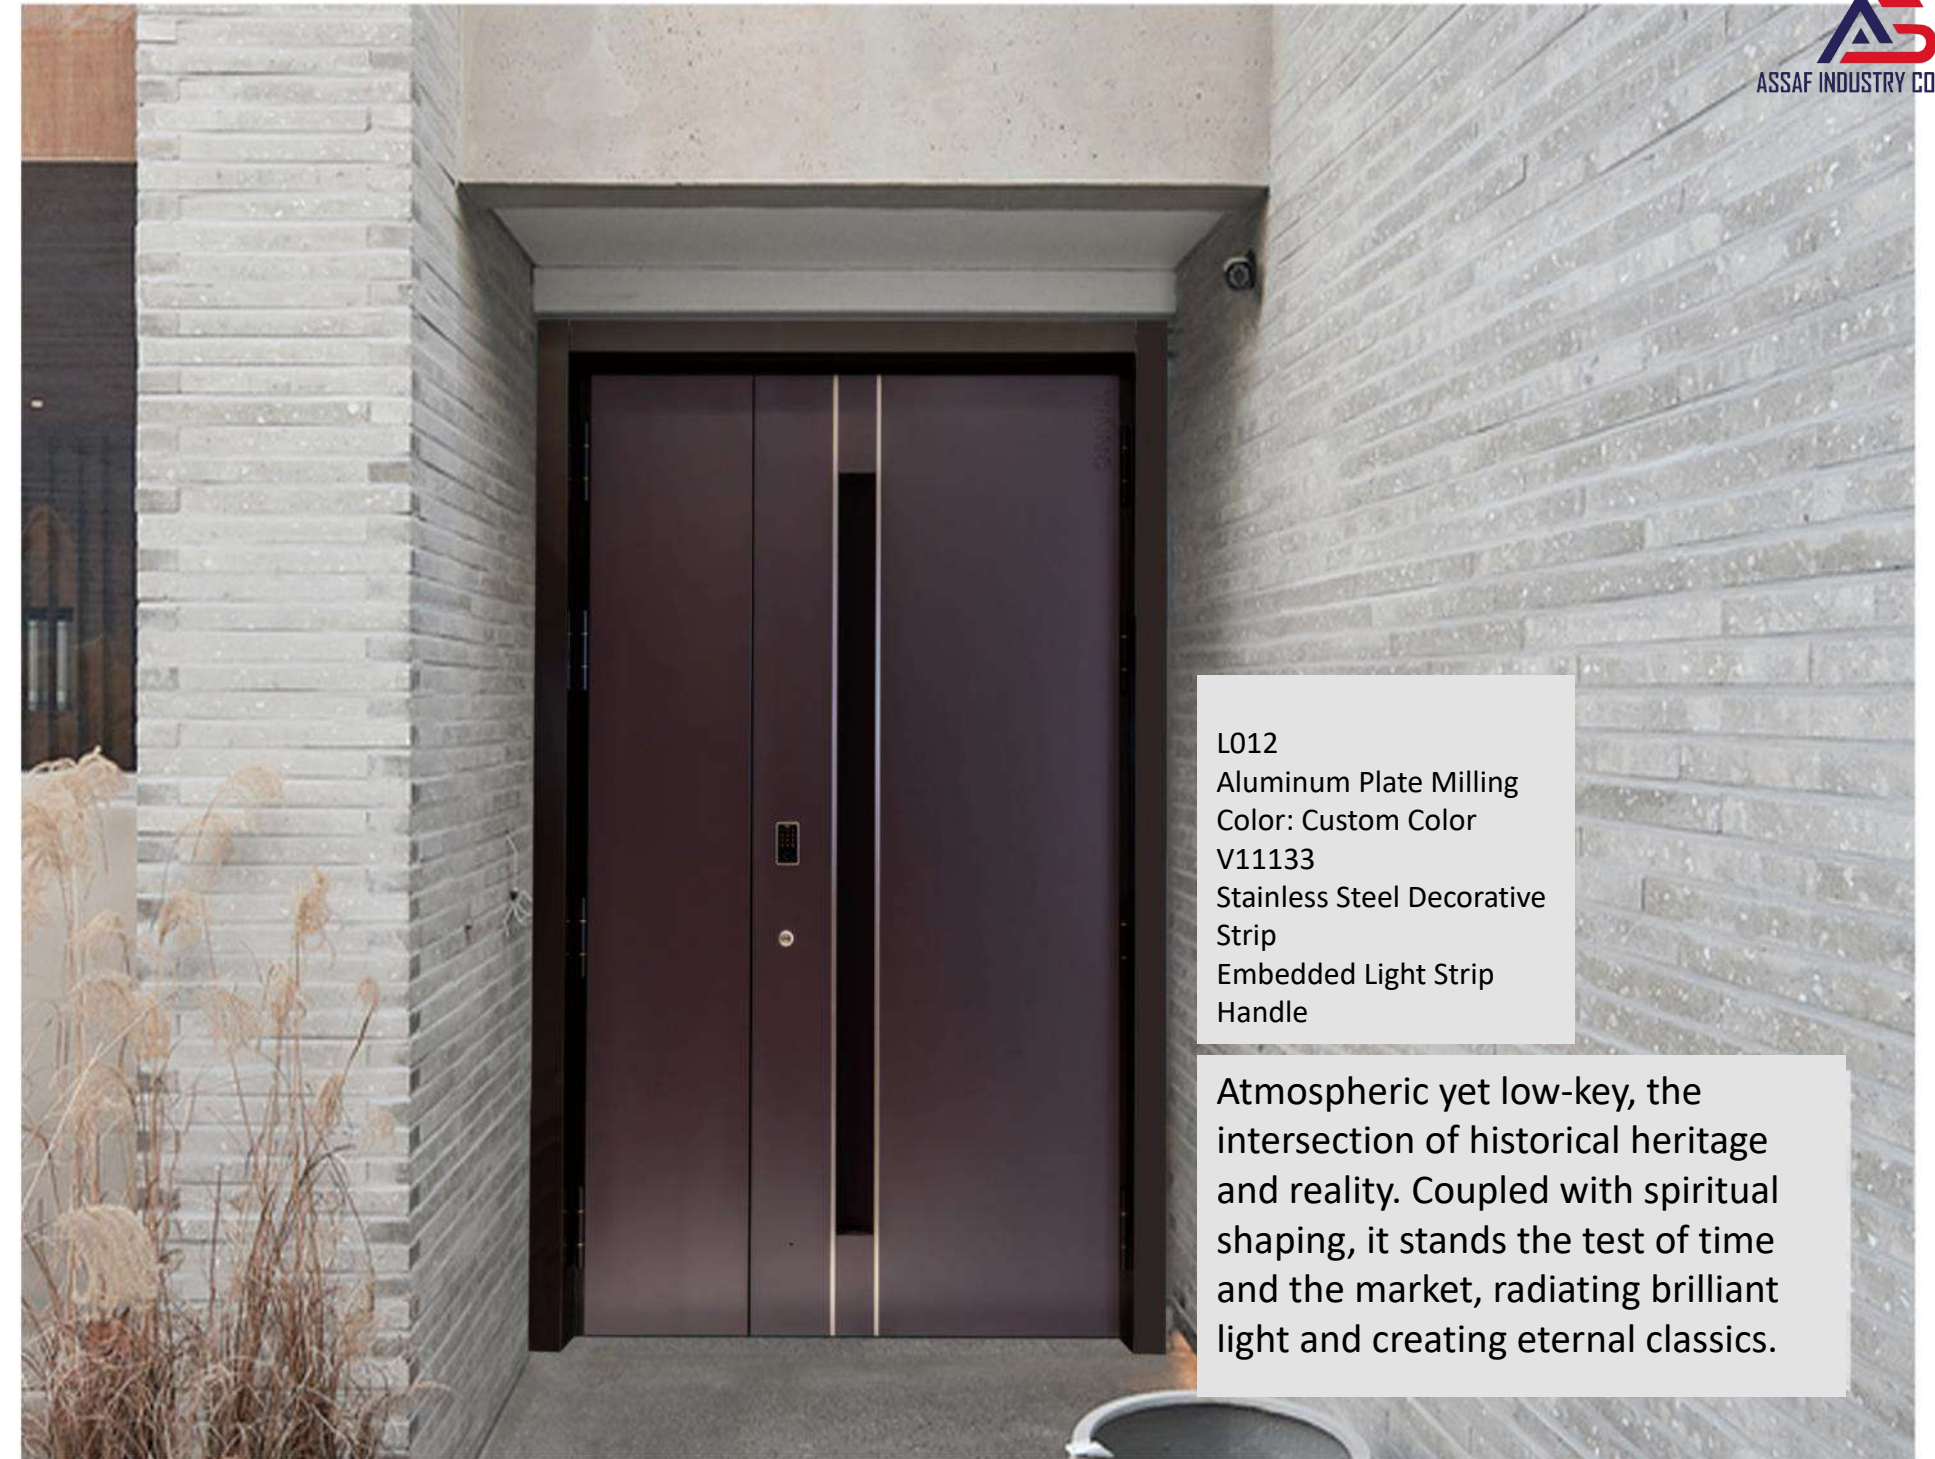

L012
Aluminum Plate Milling
Color: Custom Color
V11133
Stainless Steel Decorative
Strip
Embedded Light Strip
Handle

Atmospheric yet low-key, the intersection of historical heritage and reality. Coupled with spiritual shaping, it stands the test of time and the market, radiating brilliant light and creating eternal classics.