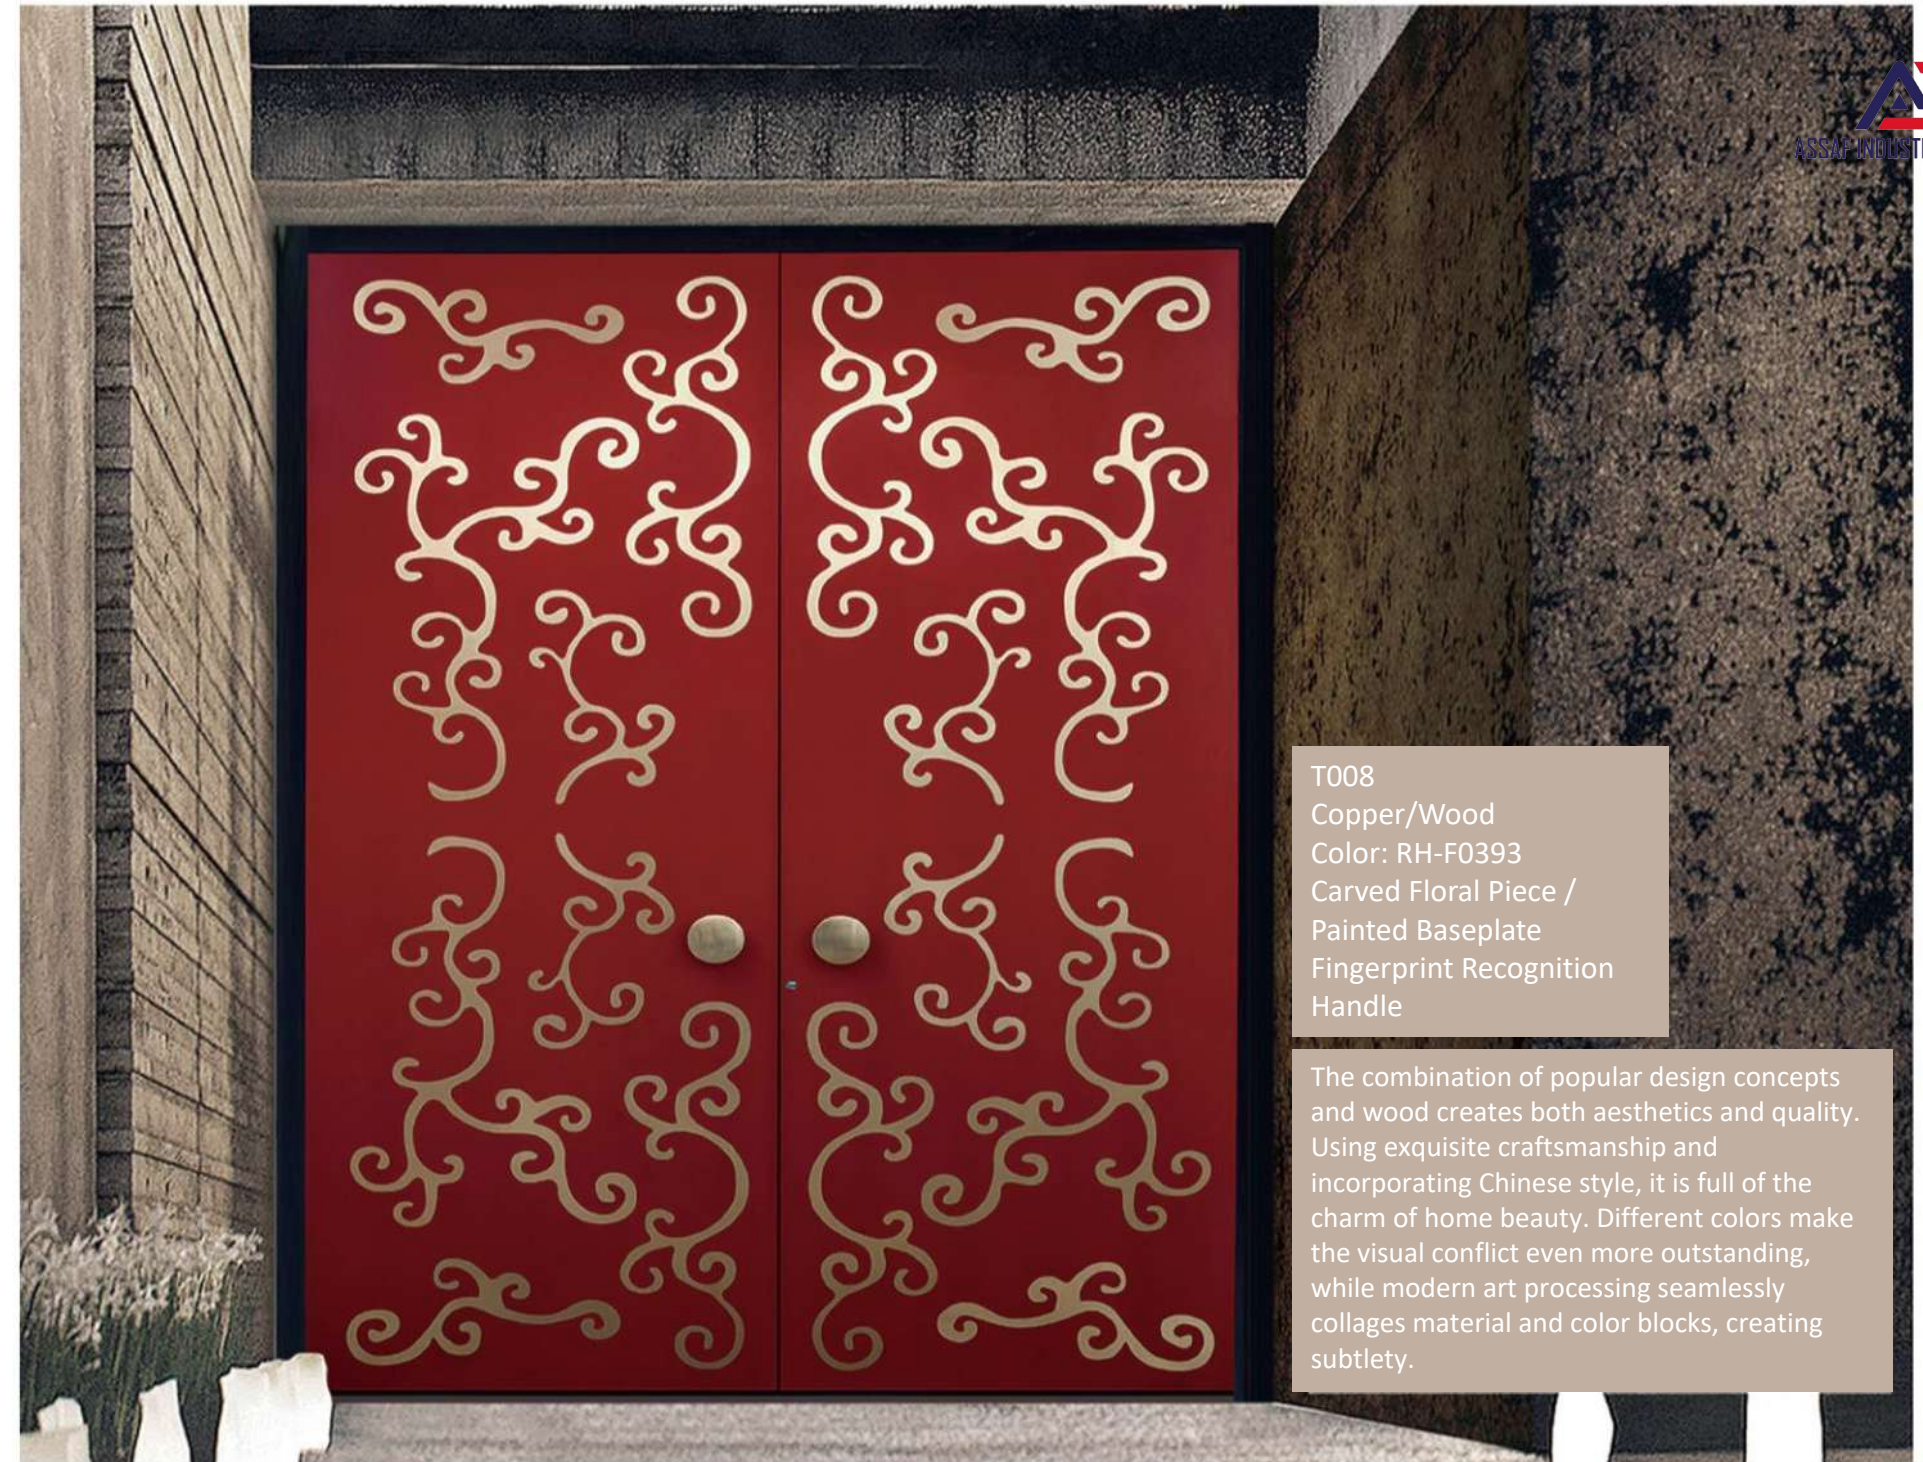

T008
Copper/Wood
Color: RH-F0393
Carved Floral Piece / Painted Baseplate
Fingerprint Recognition Handle

The combination of popular design concepts and wood creates both aesthetics and quality. Using exquisite craftsmanship and incorporating Chinese style, it is full of the charm of home beauty. Different colors make the visual conflict even more outstanding, while modern art processing seamlessly collages material and color blocks, creating subtlety.